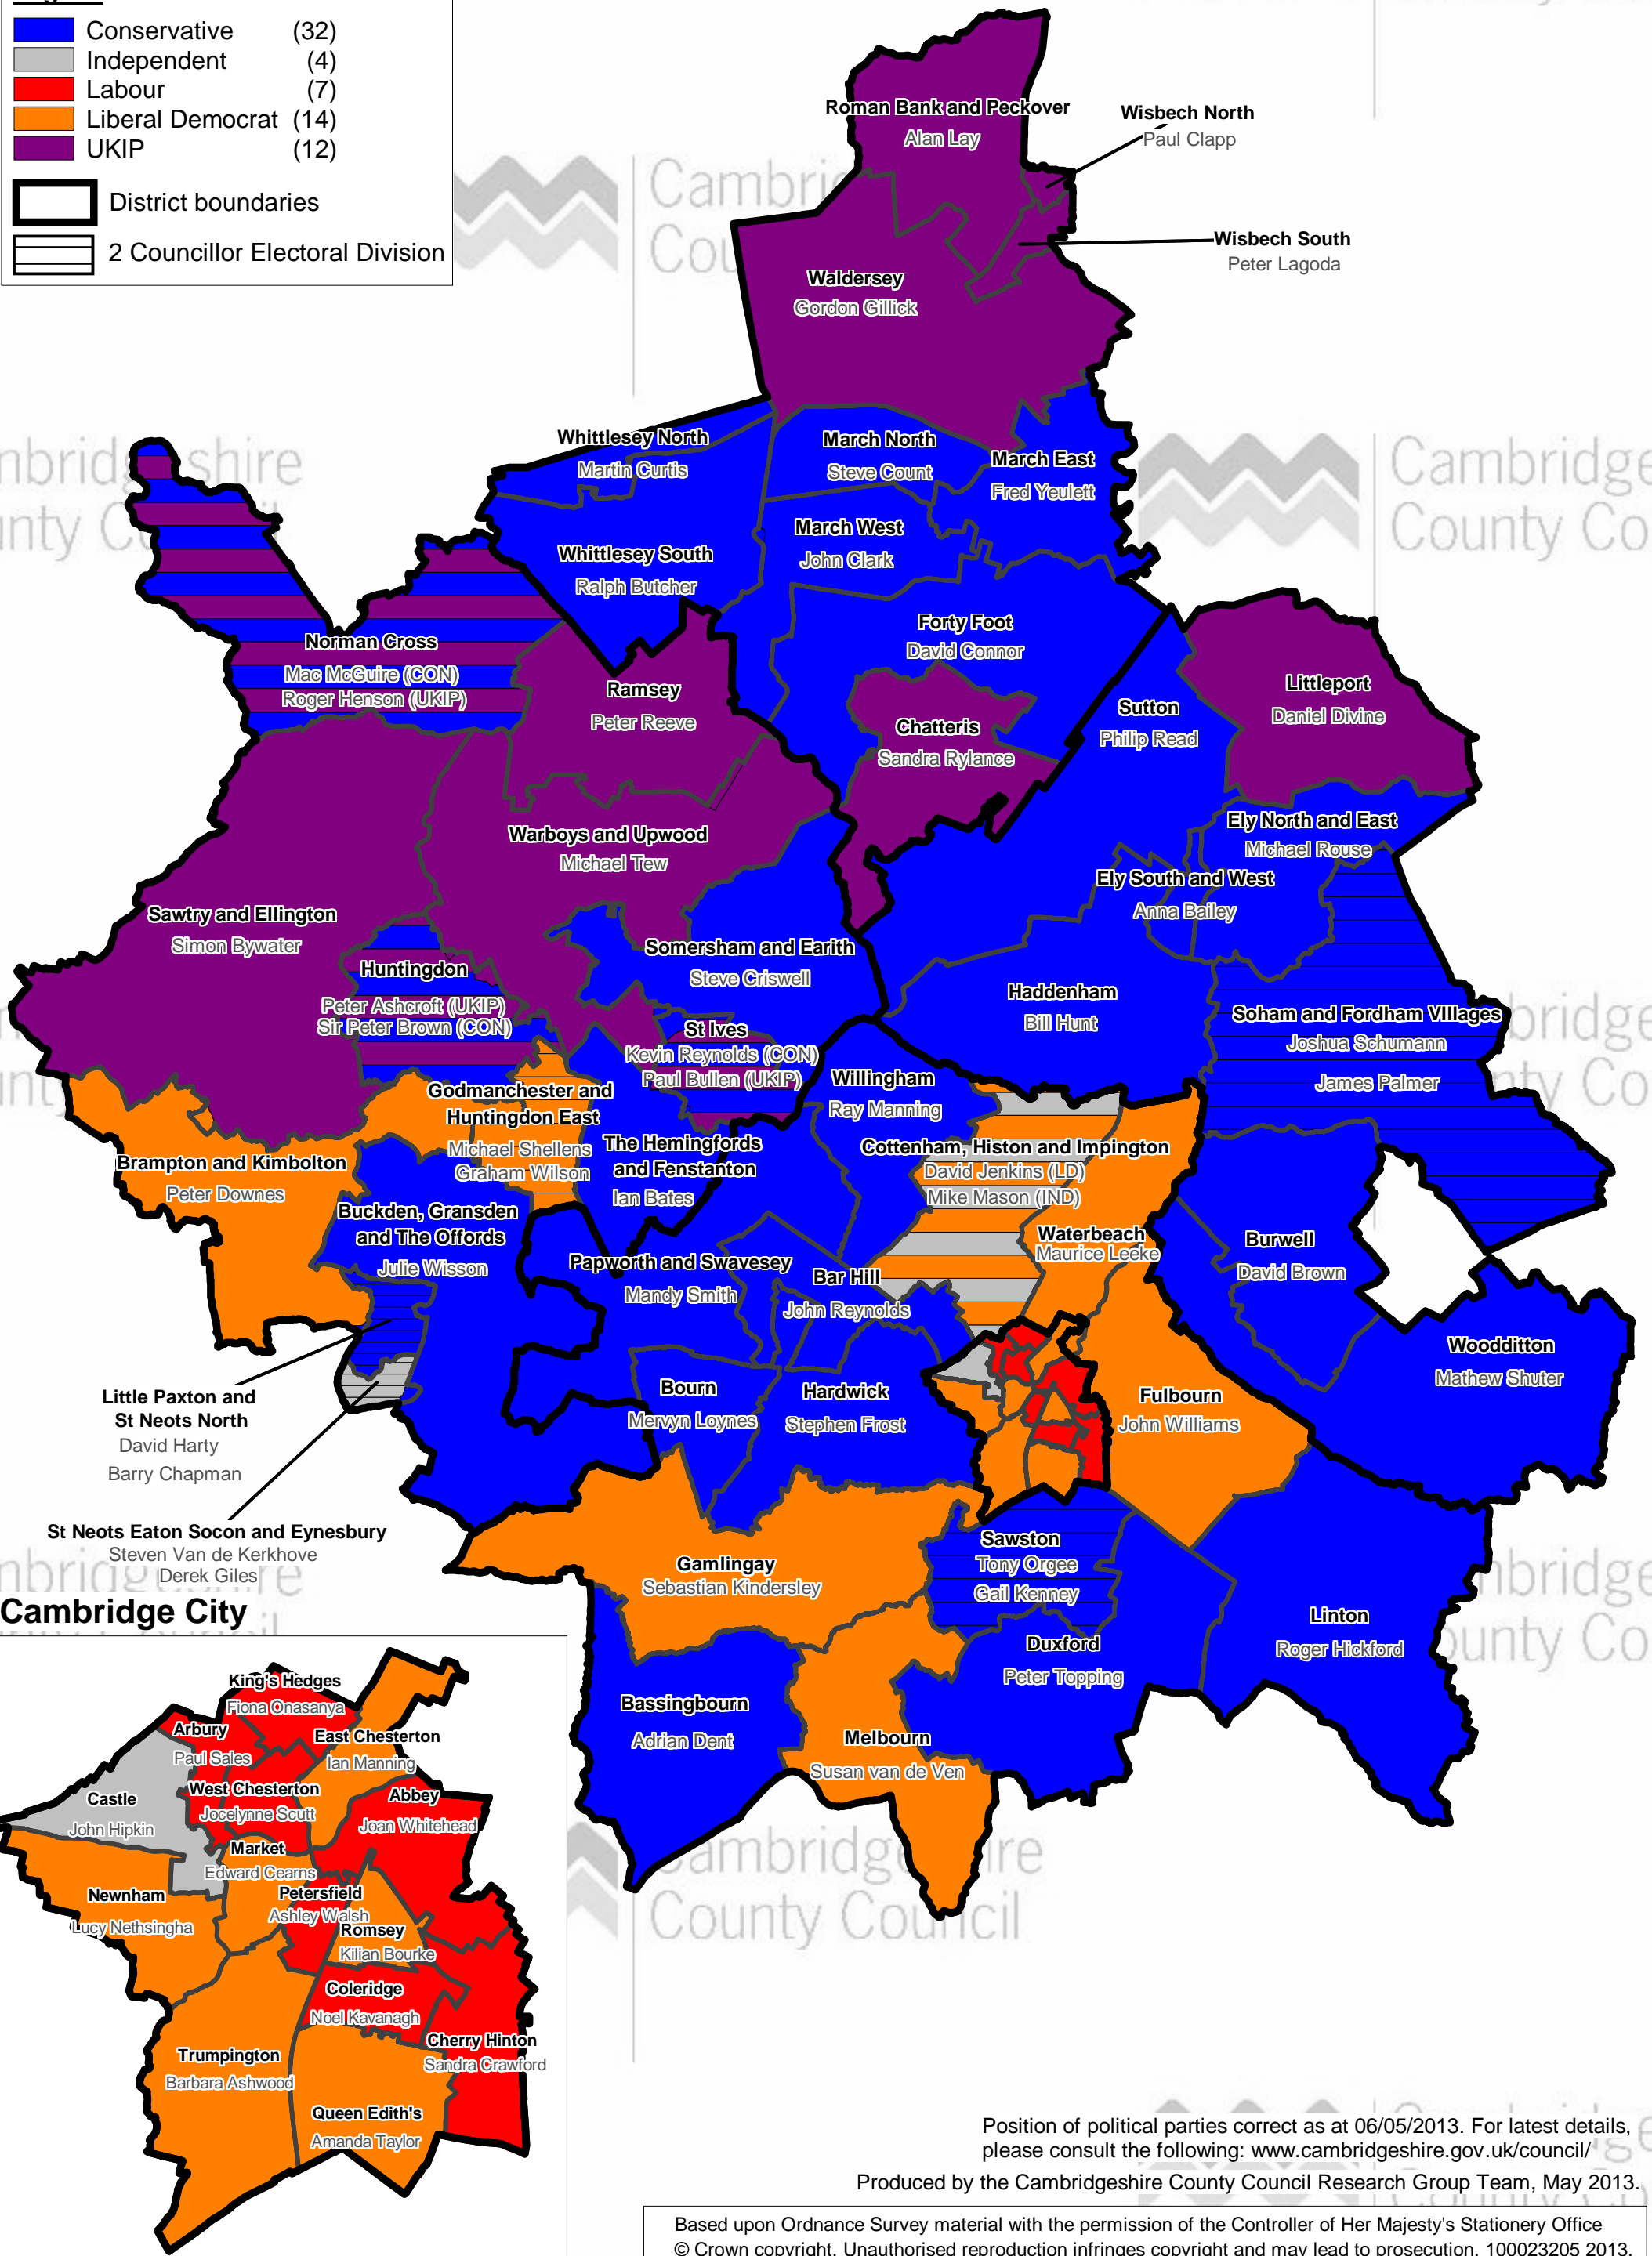

Cambridgeshire County Council - Electoral Divisions - 2013

Legend

■	Conservative	(32)
■	Independent	(4)
■	Labour	(7)
■	Liberal Democrat	(14)
■	UKIP	(12)

	District boundaries
	2 Councillor Electoral Division

Position of political parties correct as at 06/05/2013. For latest details, please consult the following: www.cambridgeshire.gov.uk/council/

Produced by the Cambridgeshire County Council Research Group Team, May 2013.

Based upon Ordnance Survey material with the permission of the Controller of Her Majesty's Stationery Office © Crown copyright. Unauthorised reproduction infringes copyright and may lead to prosecution. 100023205 2013.