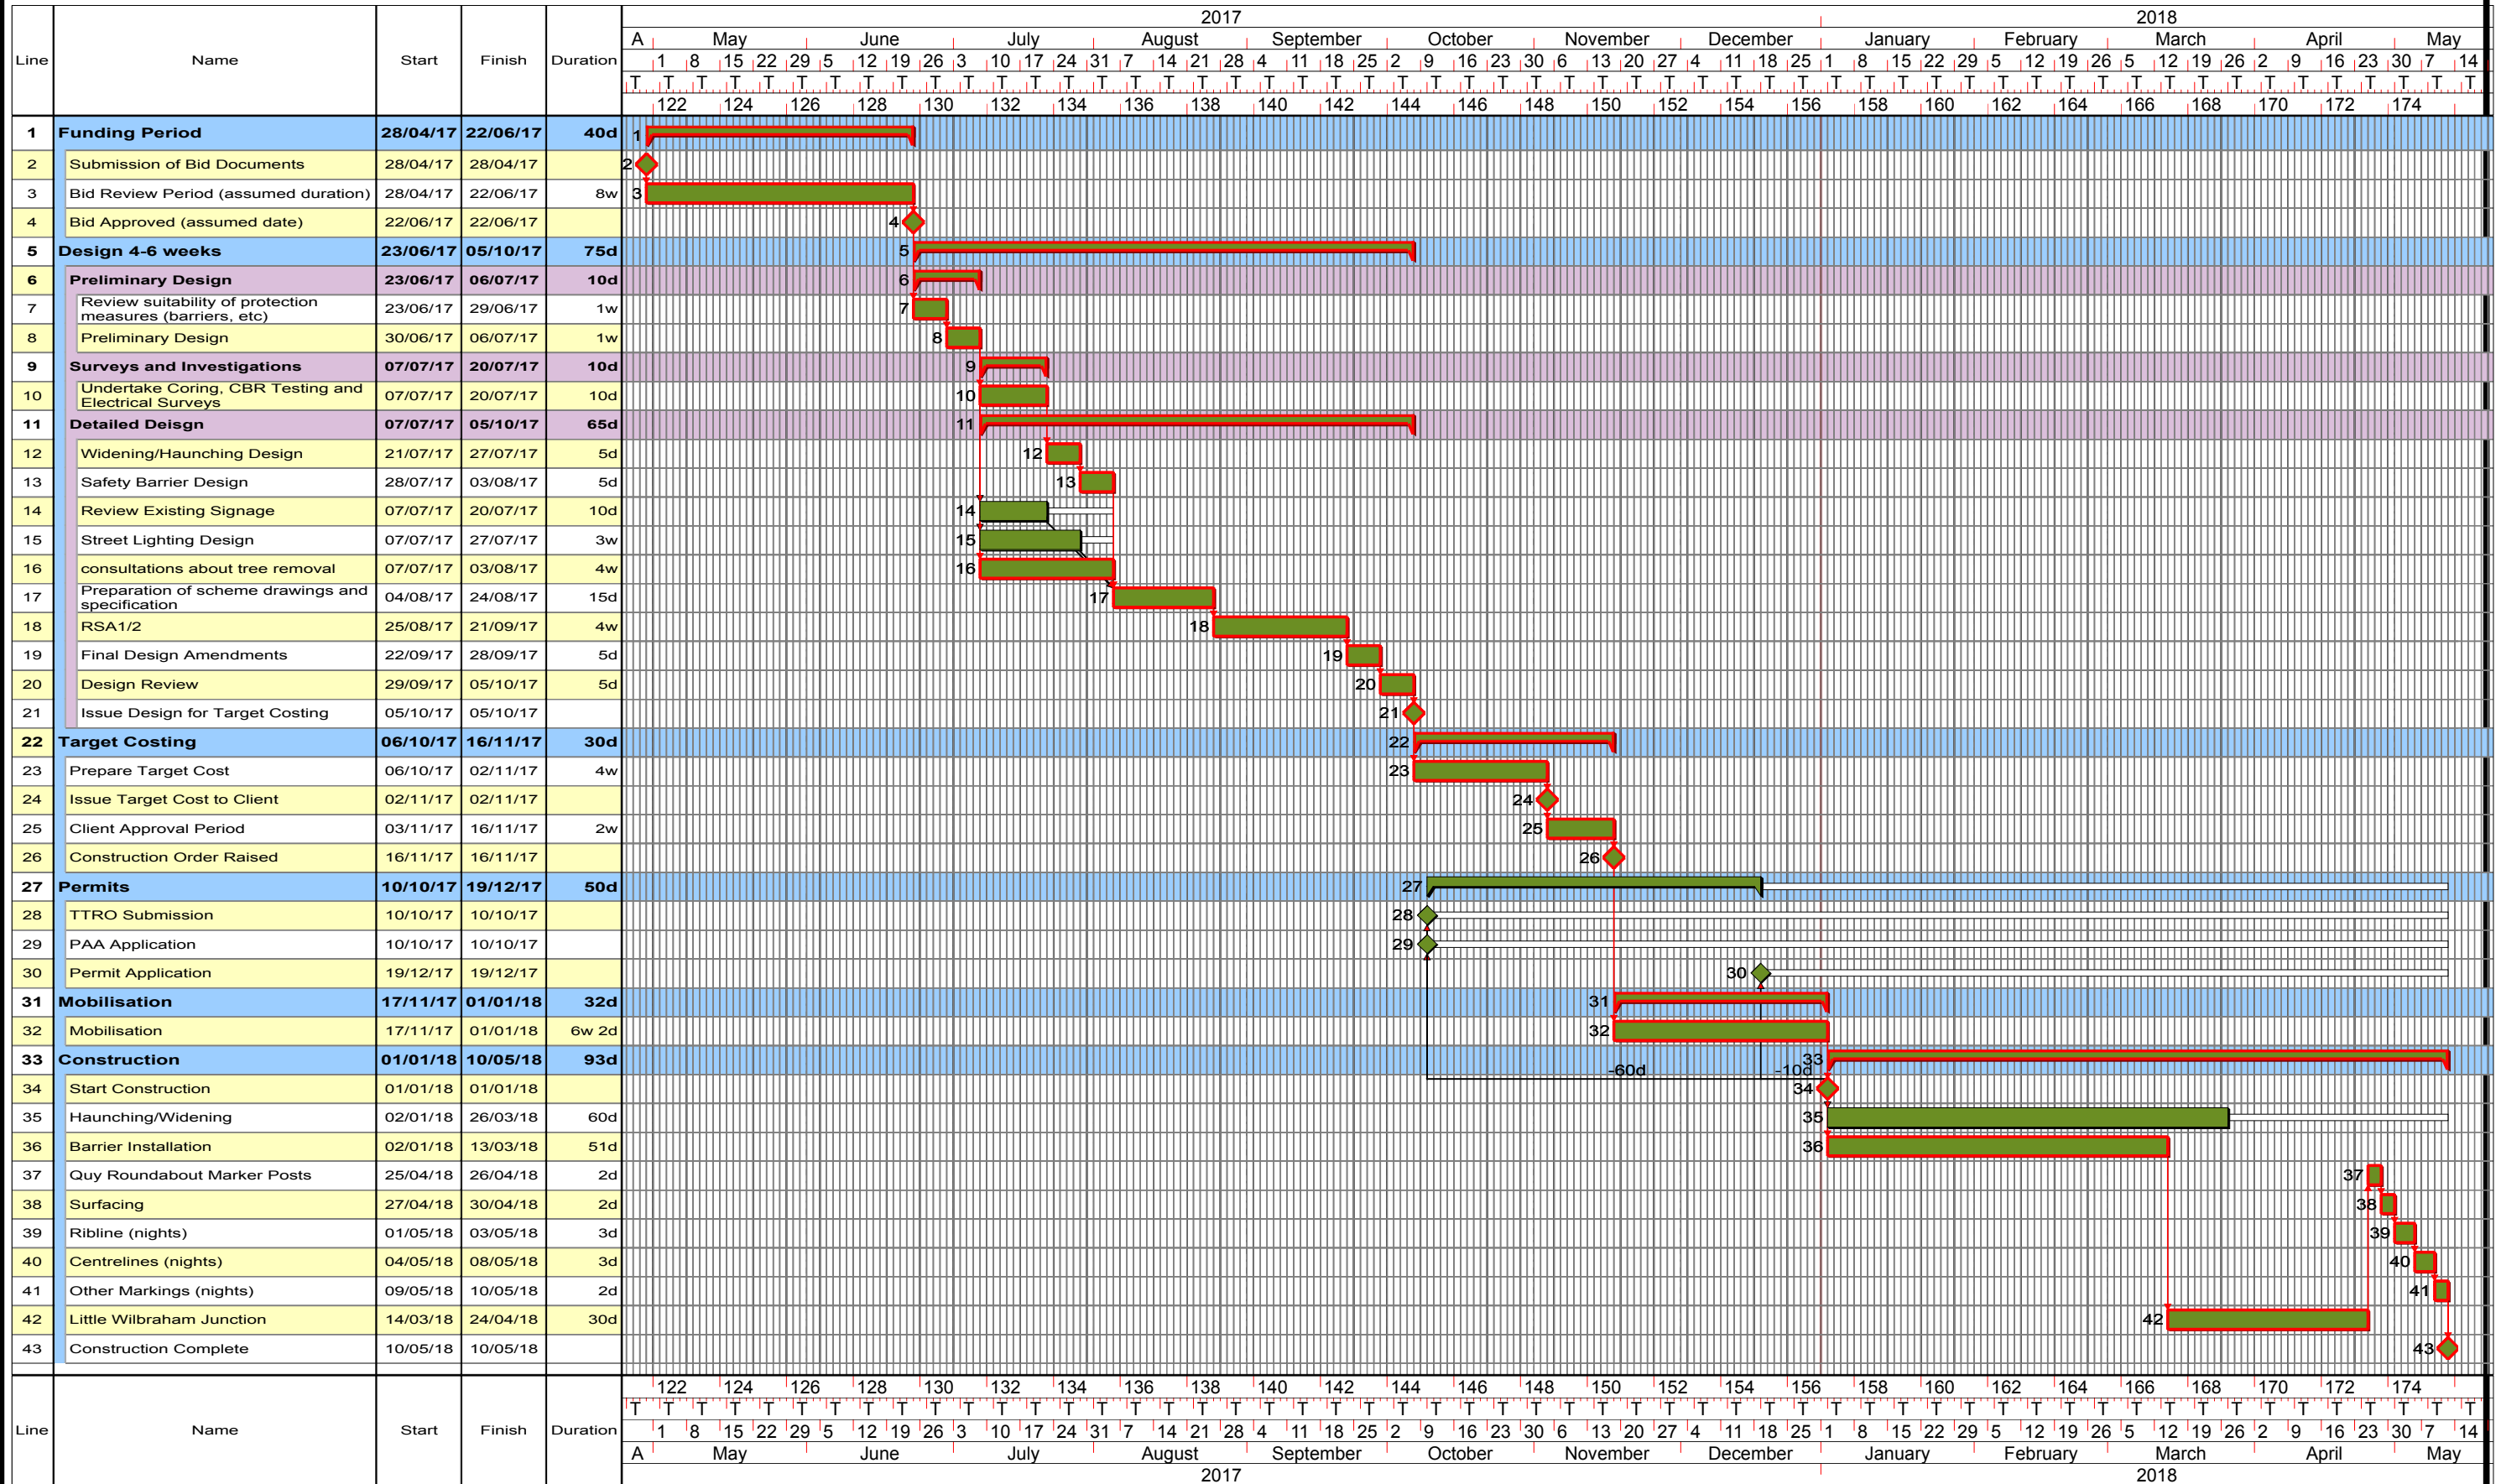

A1303 Newmarket Road

Link Categories
 [Red Arrow] Default (C) [Black Arrow] Default
 Symbols
 [Green Box] Free float [Red Box] Critical [Diamond] Milestone

Print Date : 26/04/2017

Filter:- None
 Page No:- 1