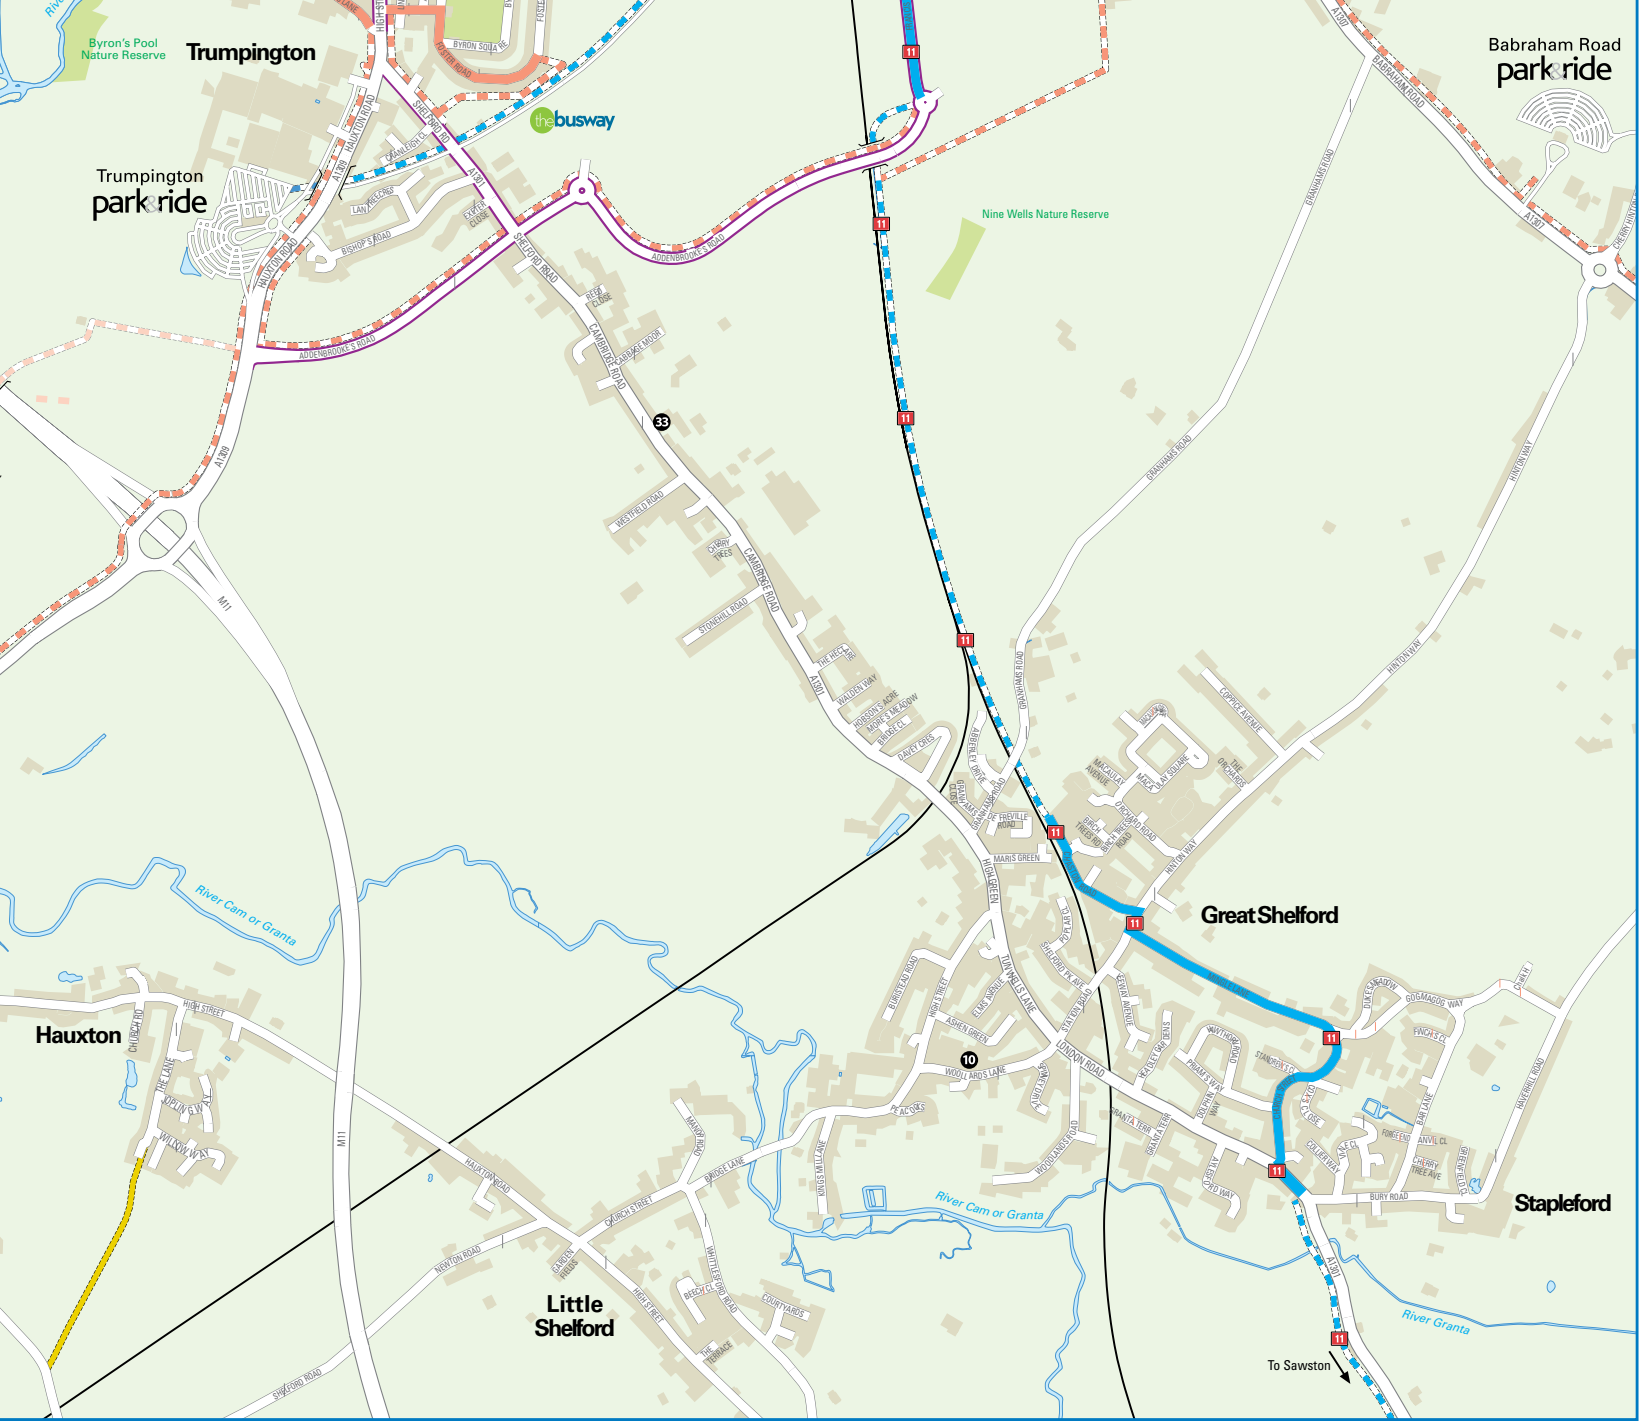

Trumpington, Hauxton and Great Shelford

To Foxton

To Sawston

Babraham Road park ride

Trumpington park ride

Travelling Telescope

Byron's Pool Nature Reserve

Nina Wells Nature Reserve

Future route provided as part of Trumpington Meadows development

River Cam or Rhee

River Cam or Granta

River Cam or Granta

River Granta

Barton

Grantchester

Haslingfield

Hauxton

Harston

Trumpington

Great Shelford

Little Shelford

Stapleford