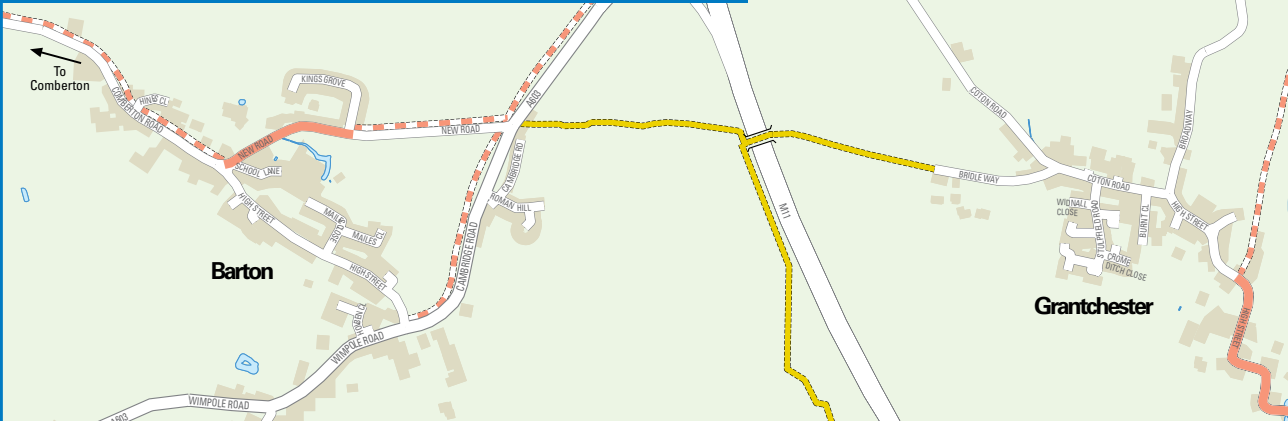

Barton, Grantchester, Haslingfield & Harston