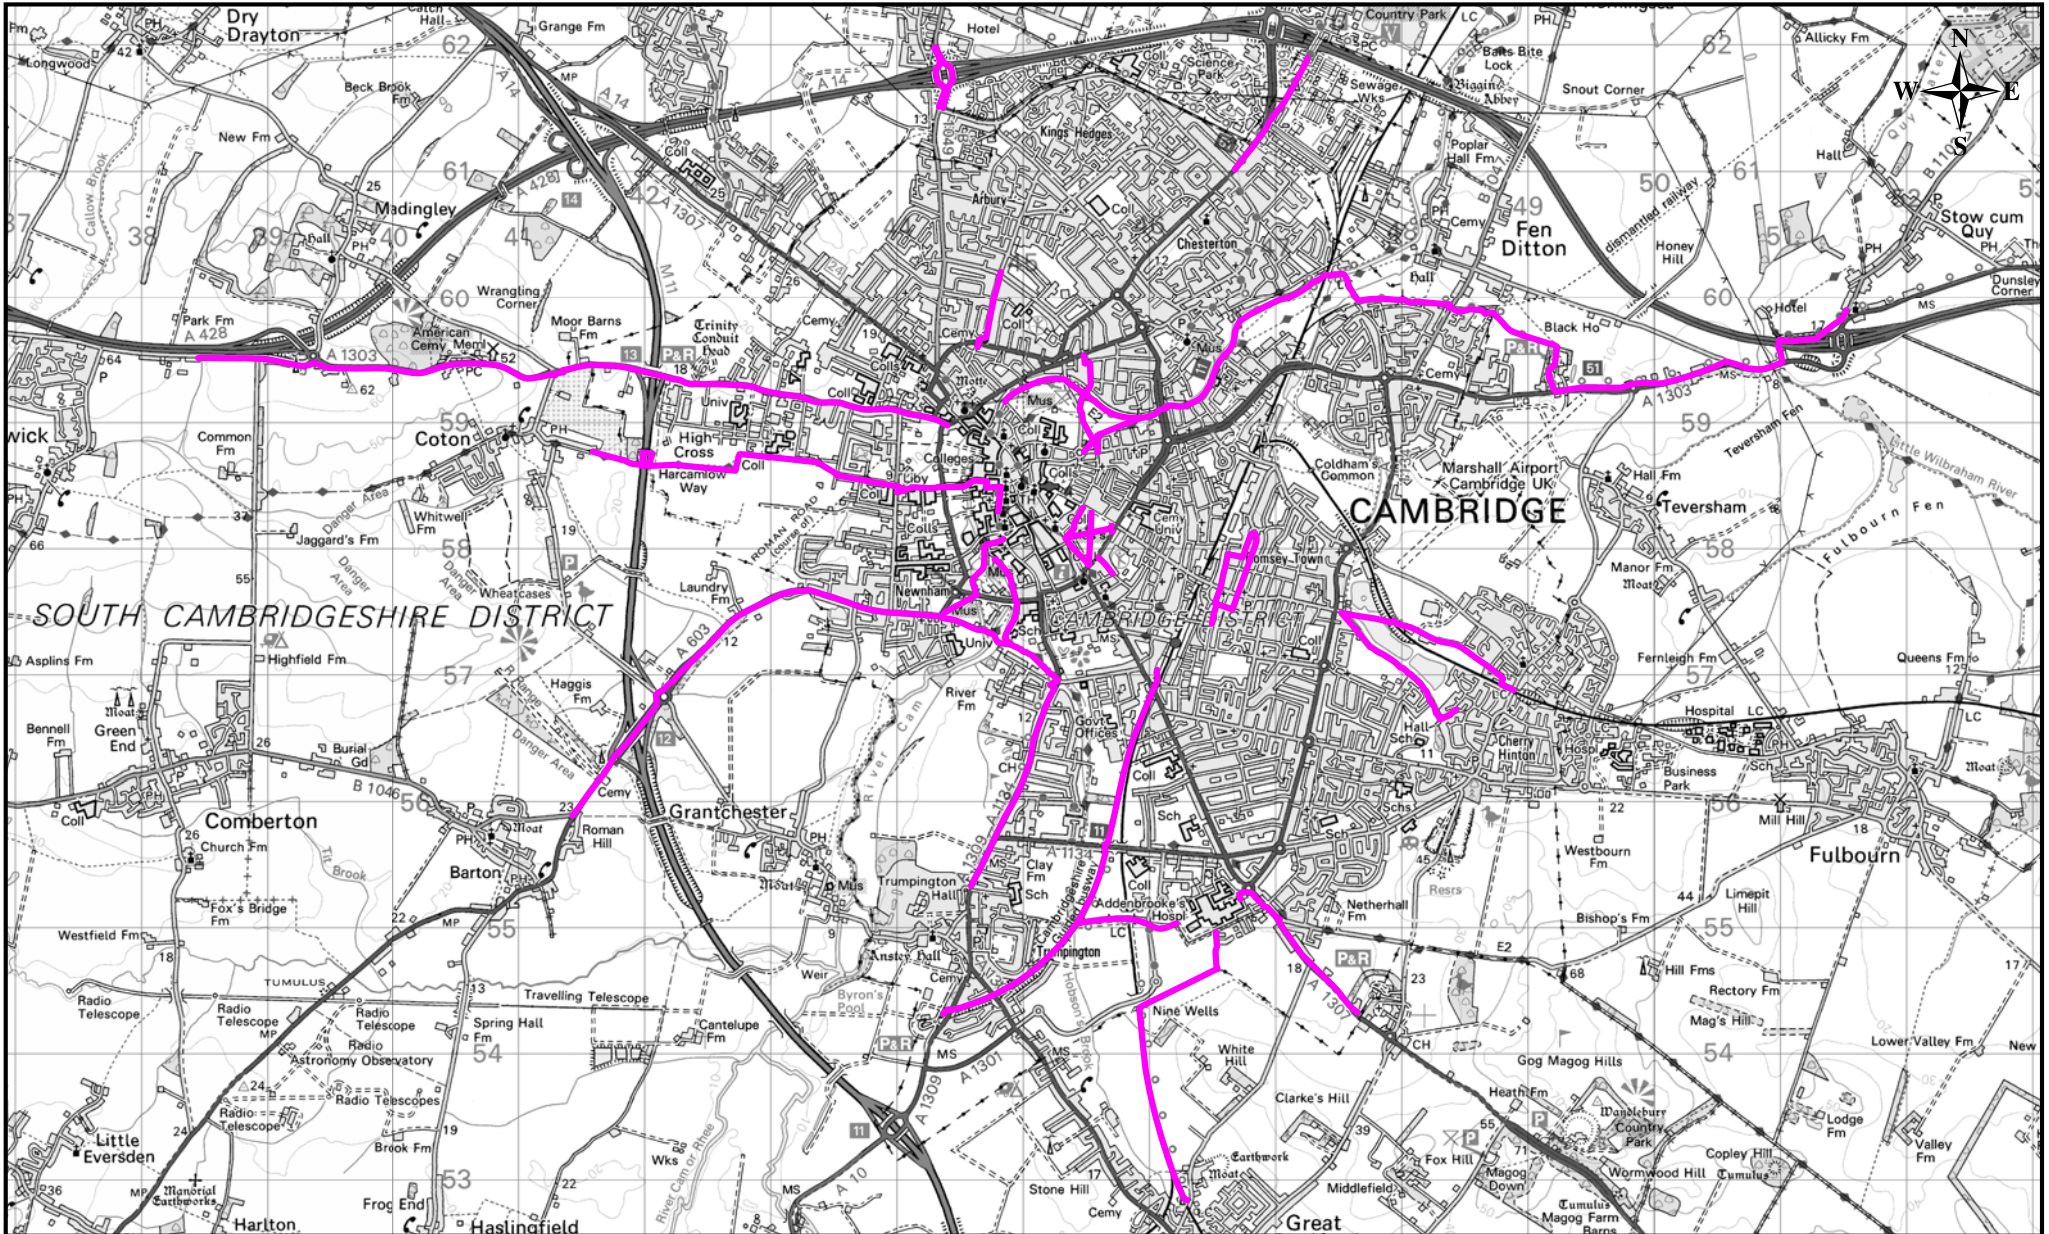

Cambridge City Quad Route

Scale (at A4): 1:60000

Date: 16/10/2012

By: fn266