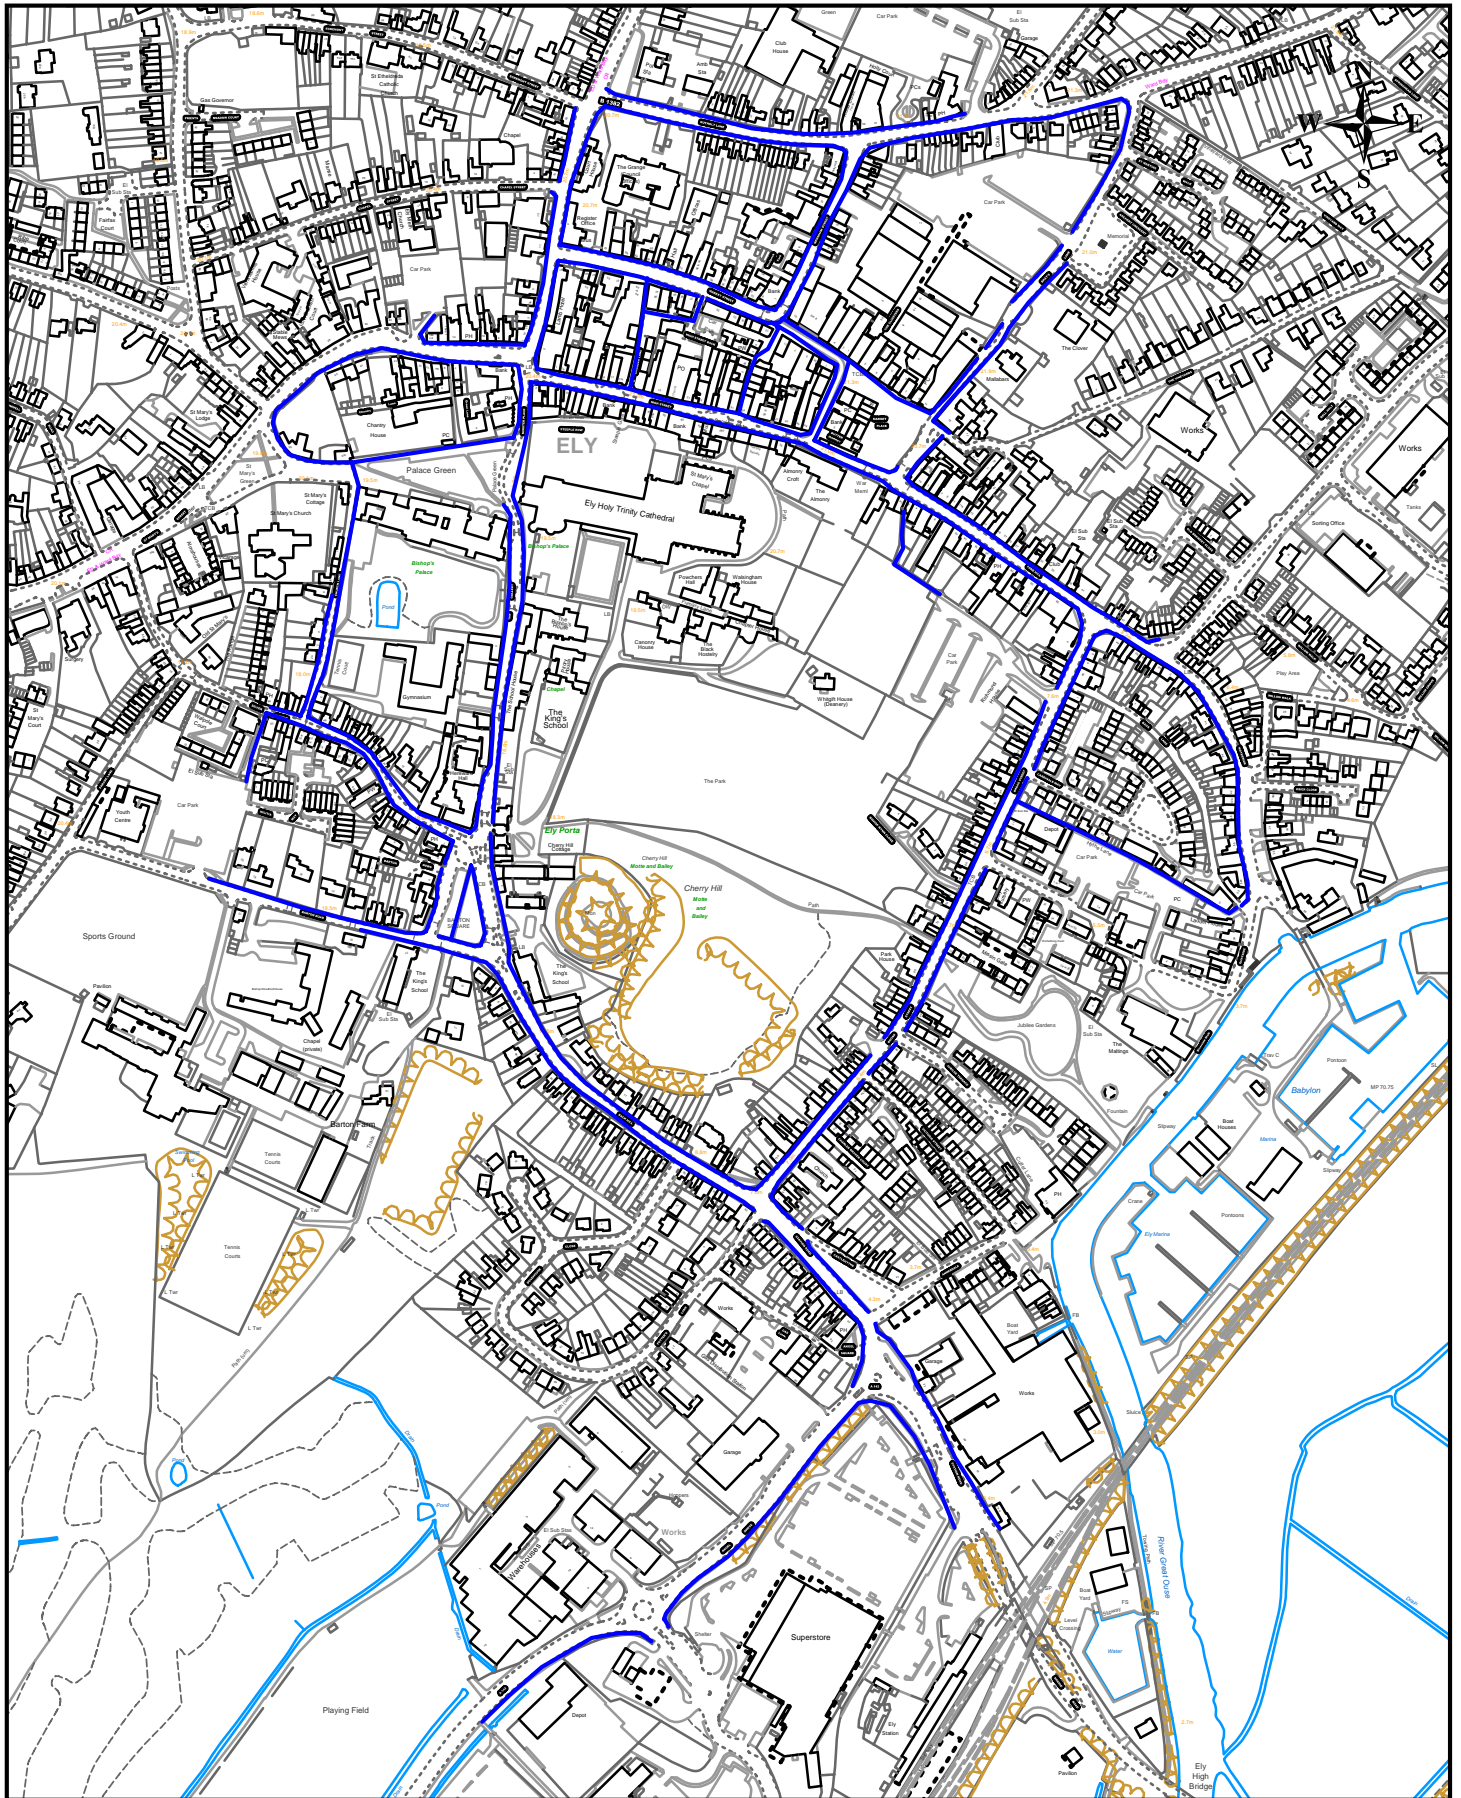

# Ely Footpath Gritting

Scale (at A4): 1:5500

Date: 01/12/2010

By: fn266

Based upon Ordnance Survey material with the permission of the  
Controller of Her Majesty's Stationery Office © Crown copyright.  
Unauthorised reproduction infringes copyright  
and may lead to prosecution. 100023205 2010