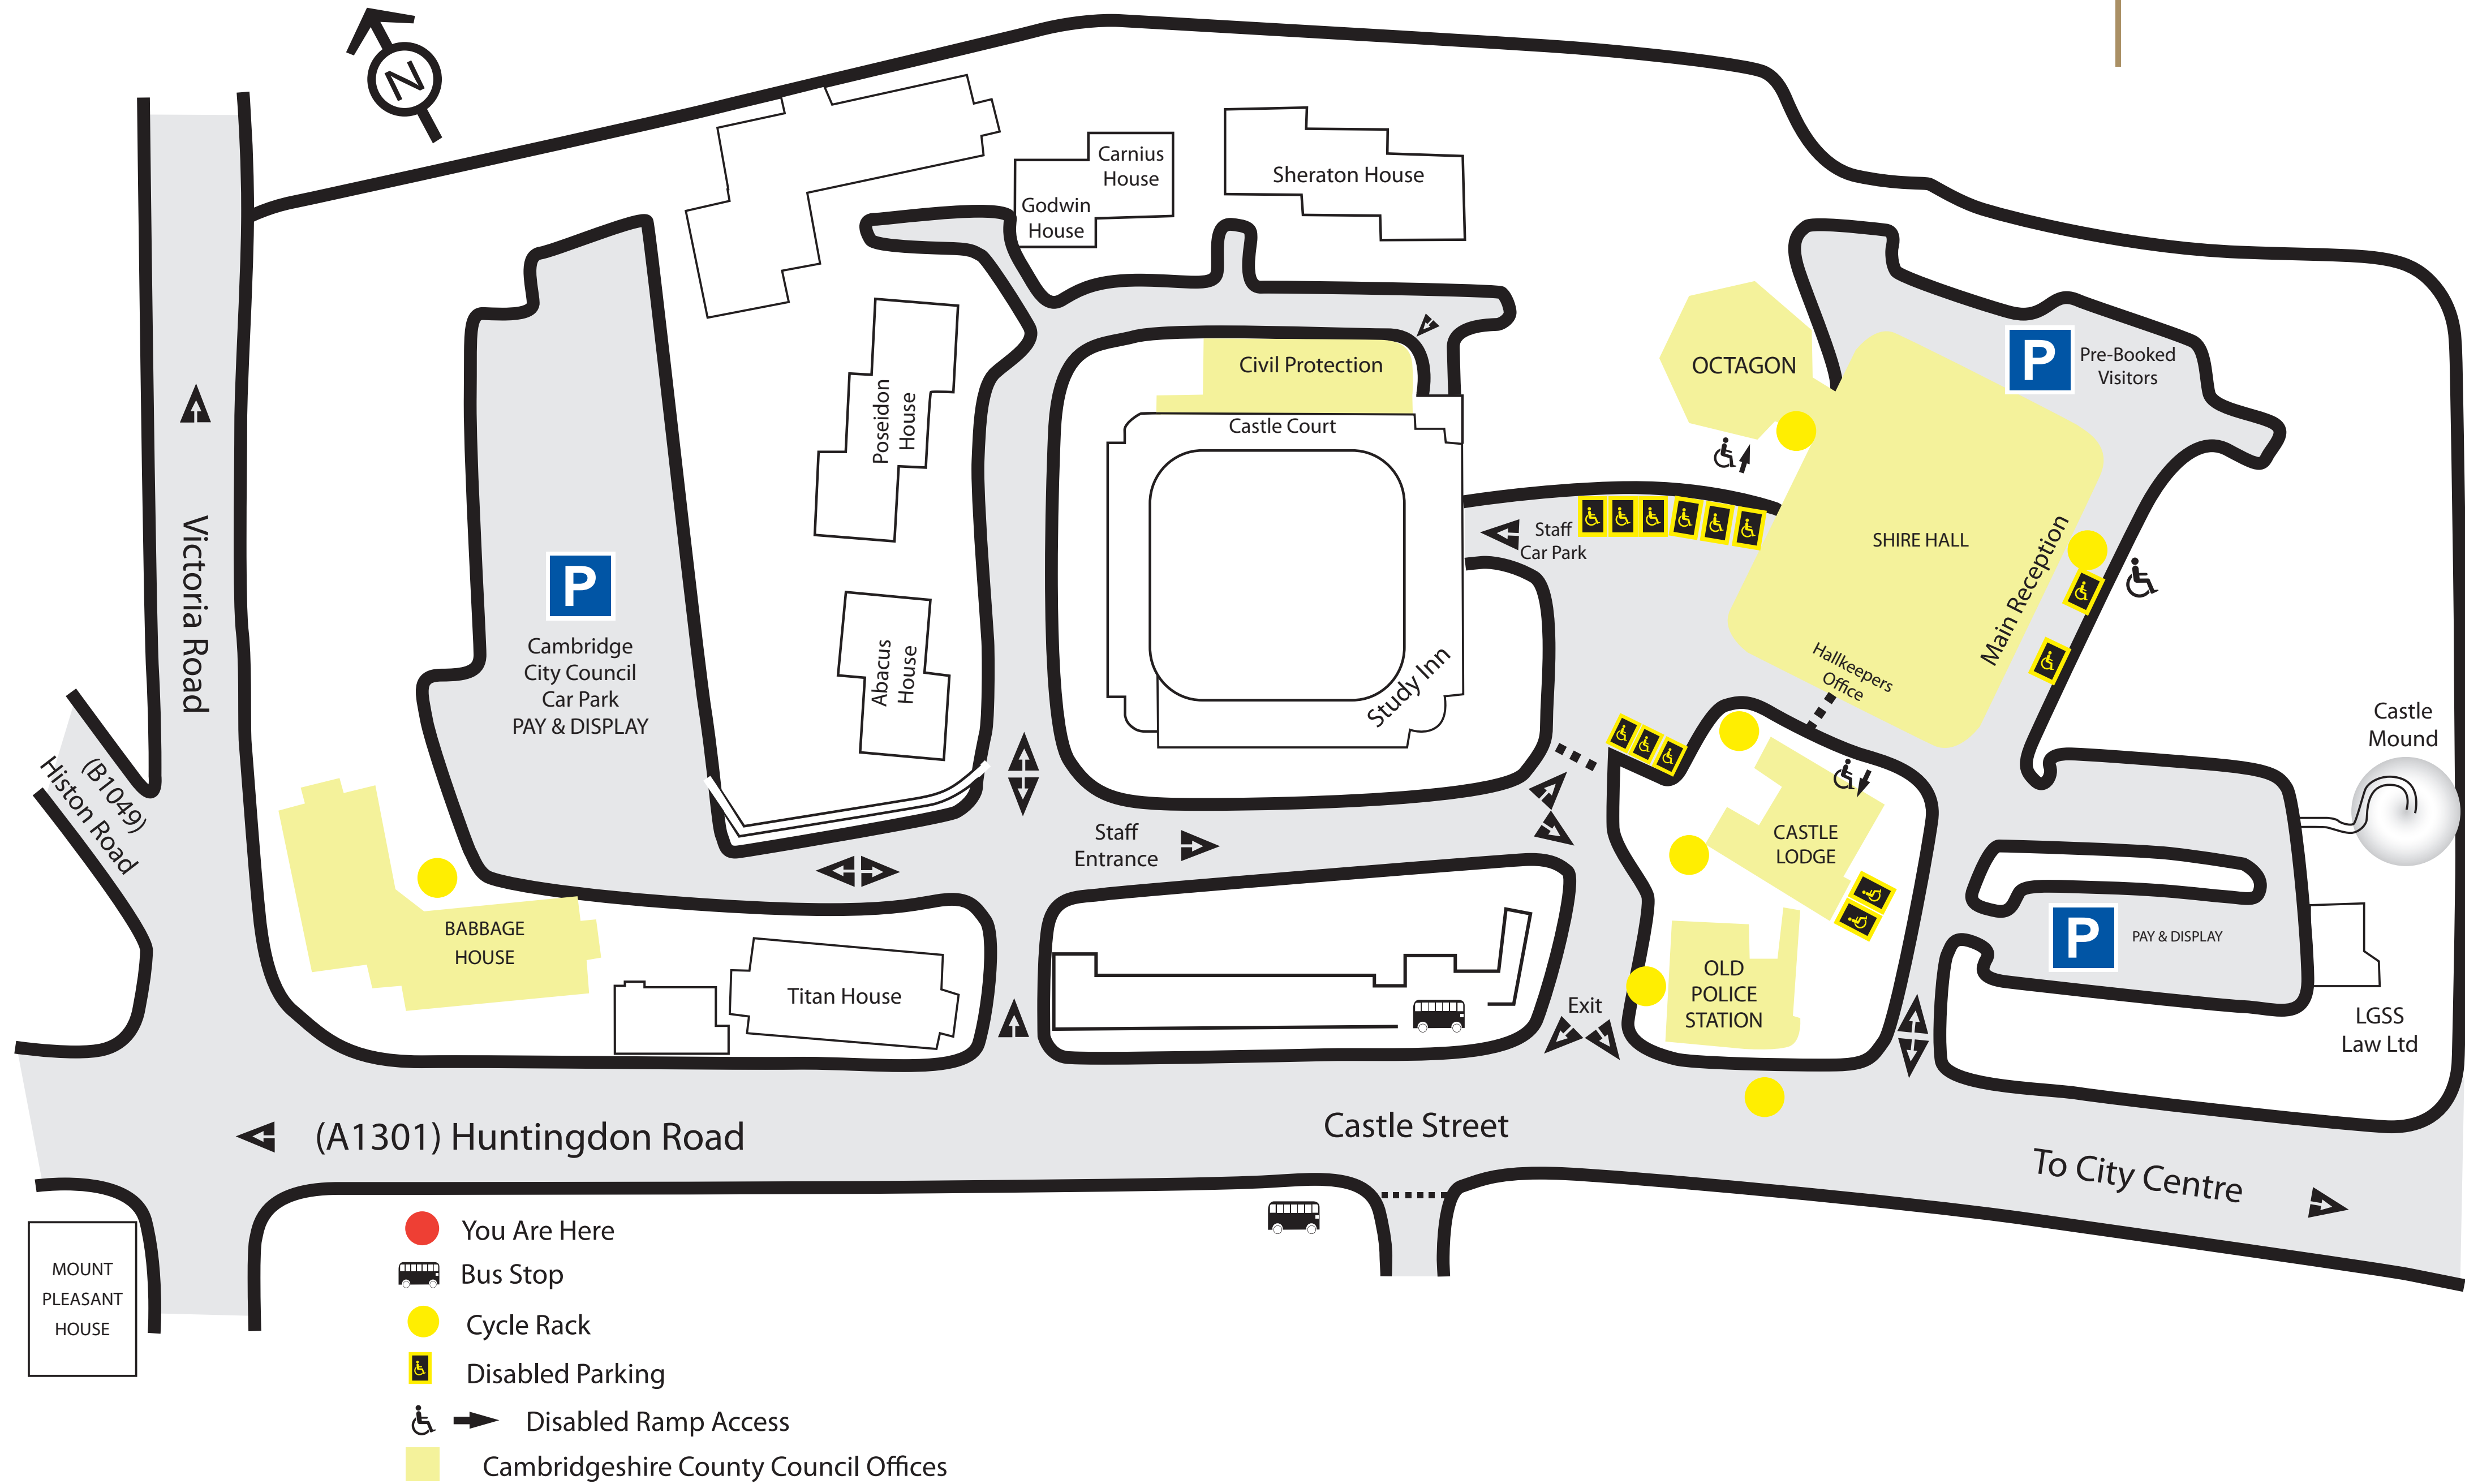

# LOCATION PLAN

Location plans are available at entrances to buildings

MOUNT PLEASANT HOUSE

**Cambridgeshire County Council  
Opening Hours**

Monday - Thursday	09:00 - 17:00
Friday	09:00 - 16:30

Contact Centre Telephone Number  
0345 045 5200