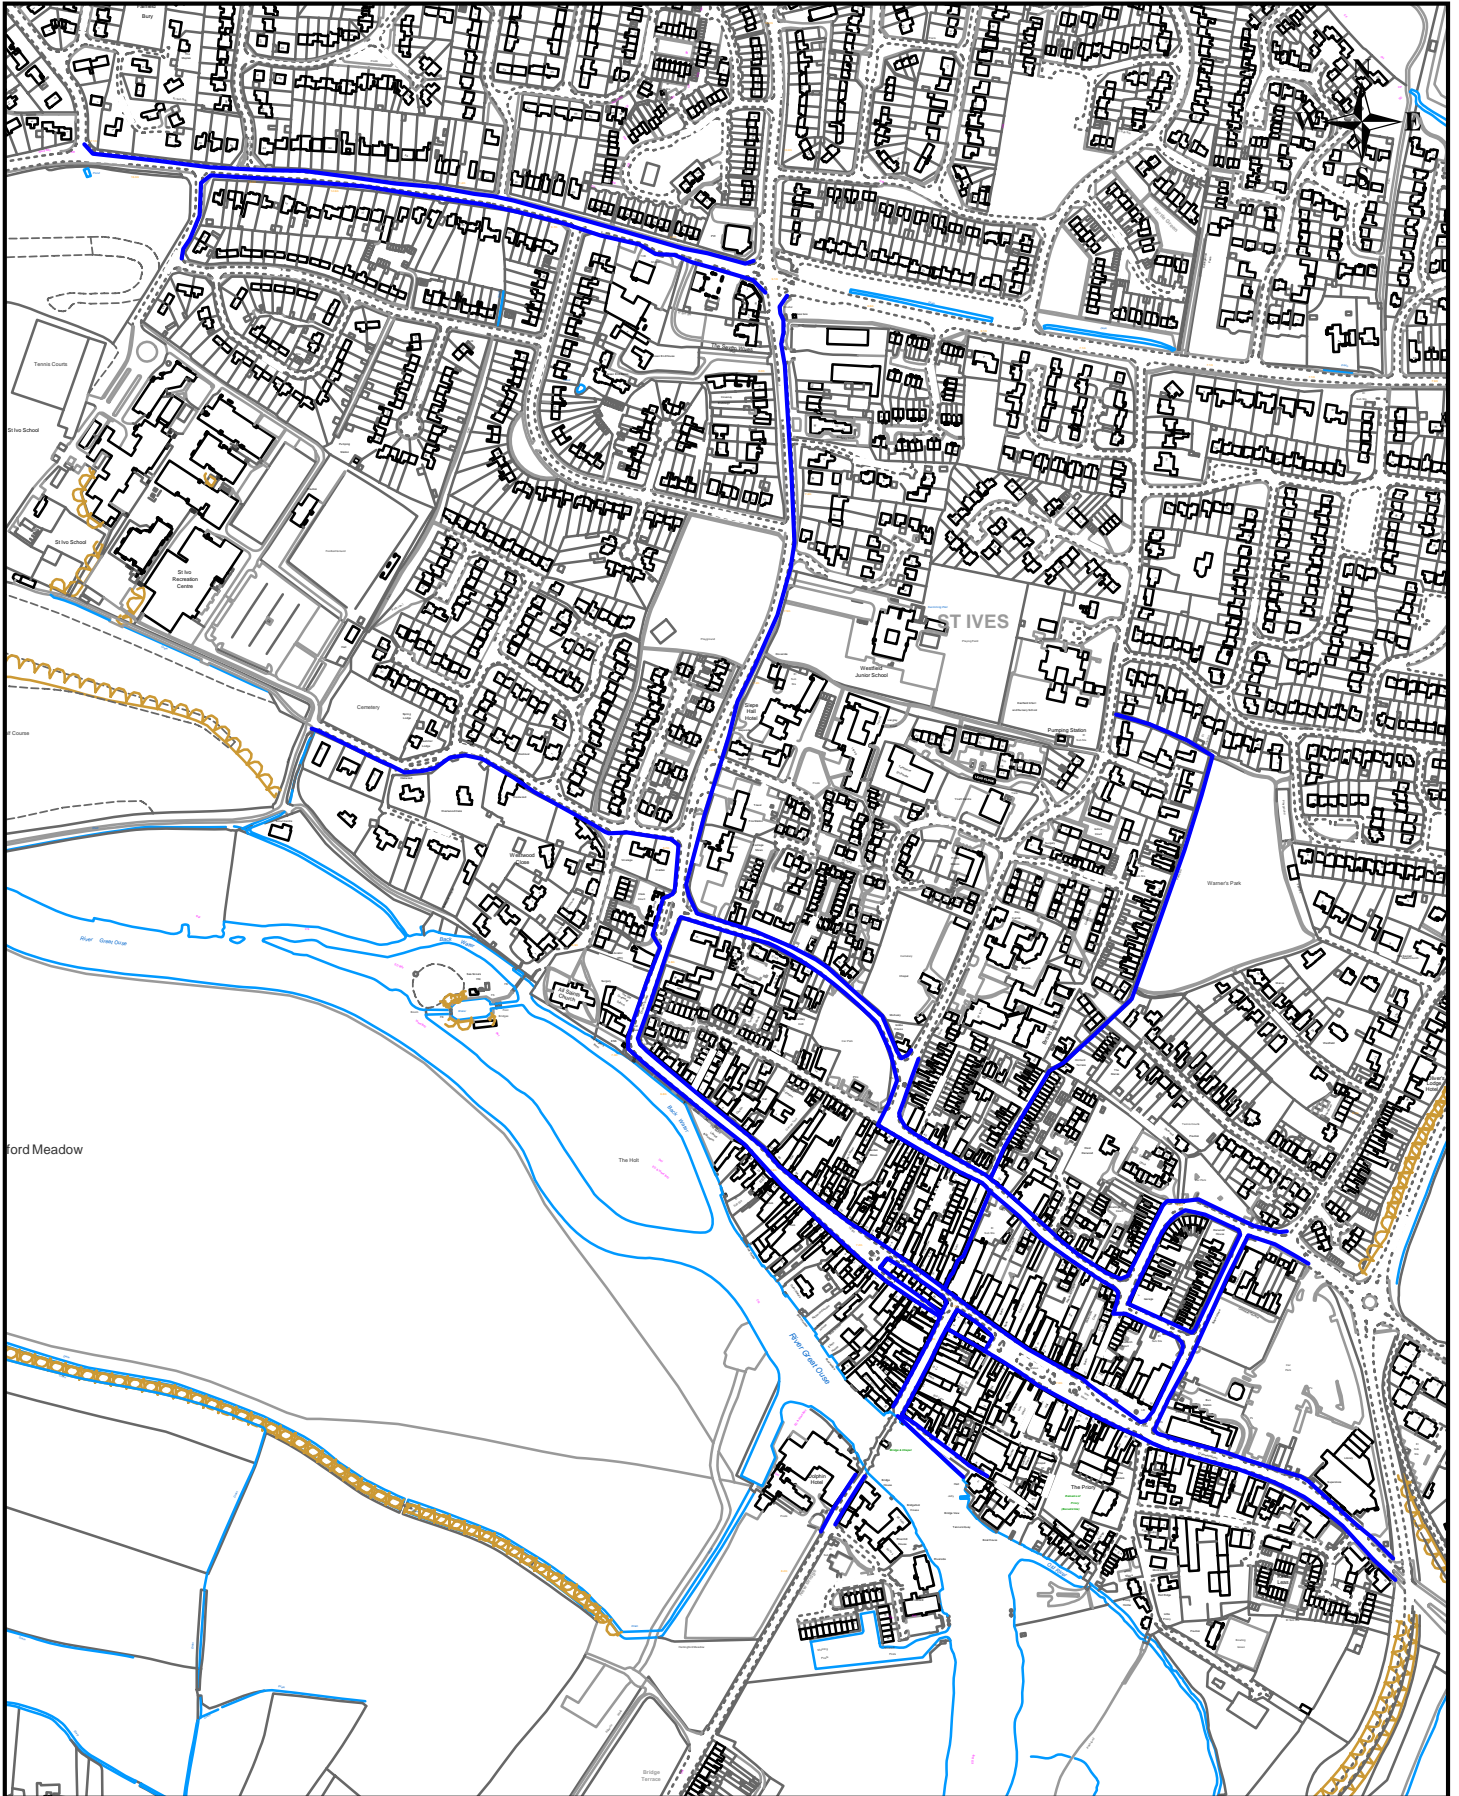

St Ives Footpath Gritting

Scale (at A4): 1:7000

Date: 01/12/2010

By: fn266

Based upon Ordnance Survey material with the permission of the Controller of Her Majesty's Stationery Office © Crown copyright. Unauthorised reproduction infringes copyright and may lead to prosecution. 100023205 2010